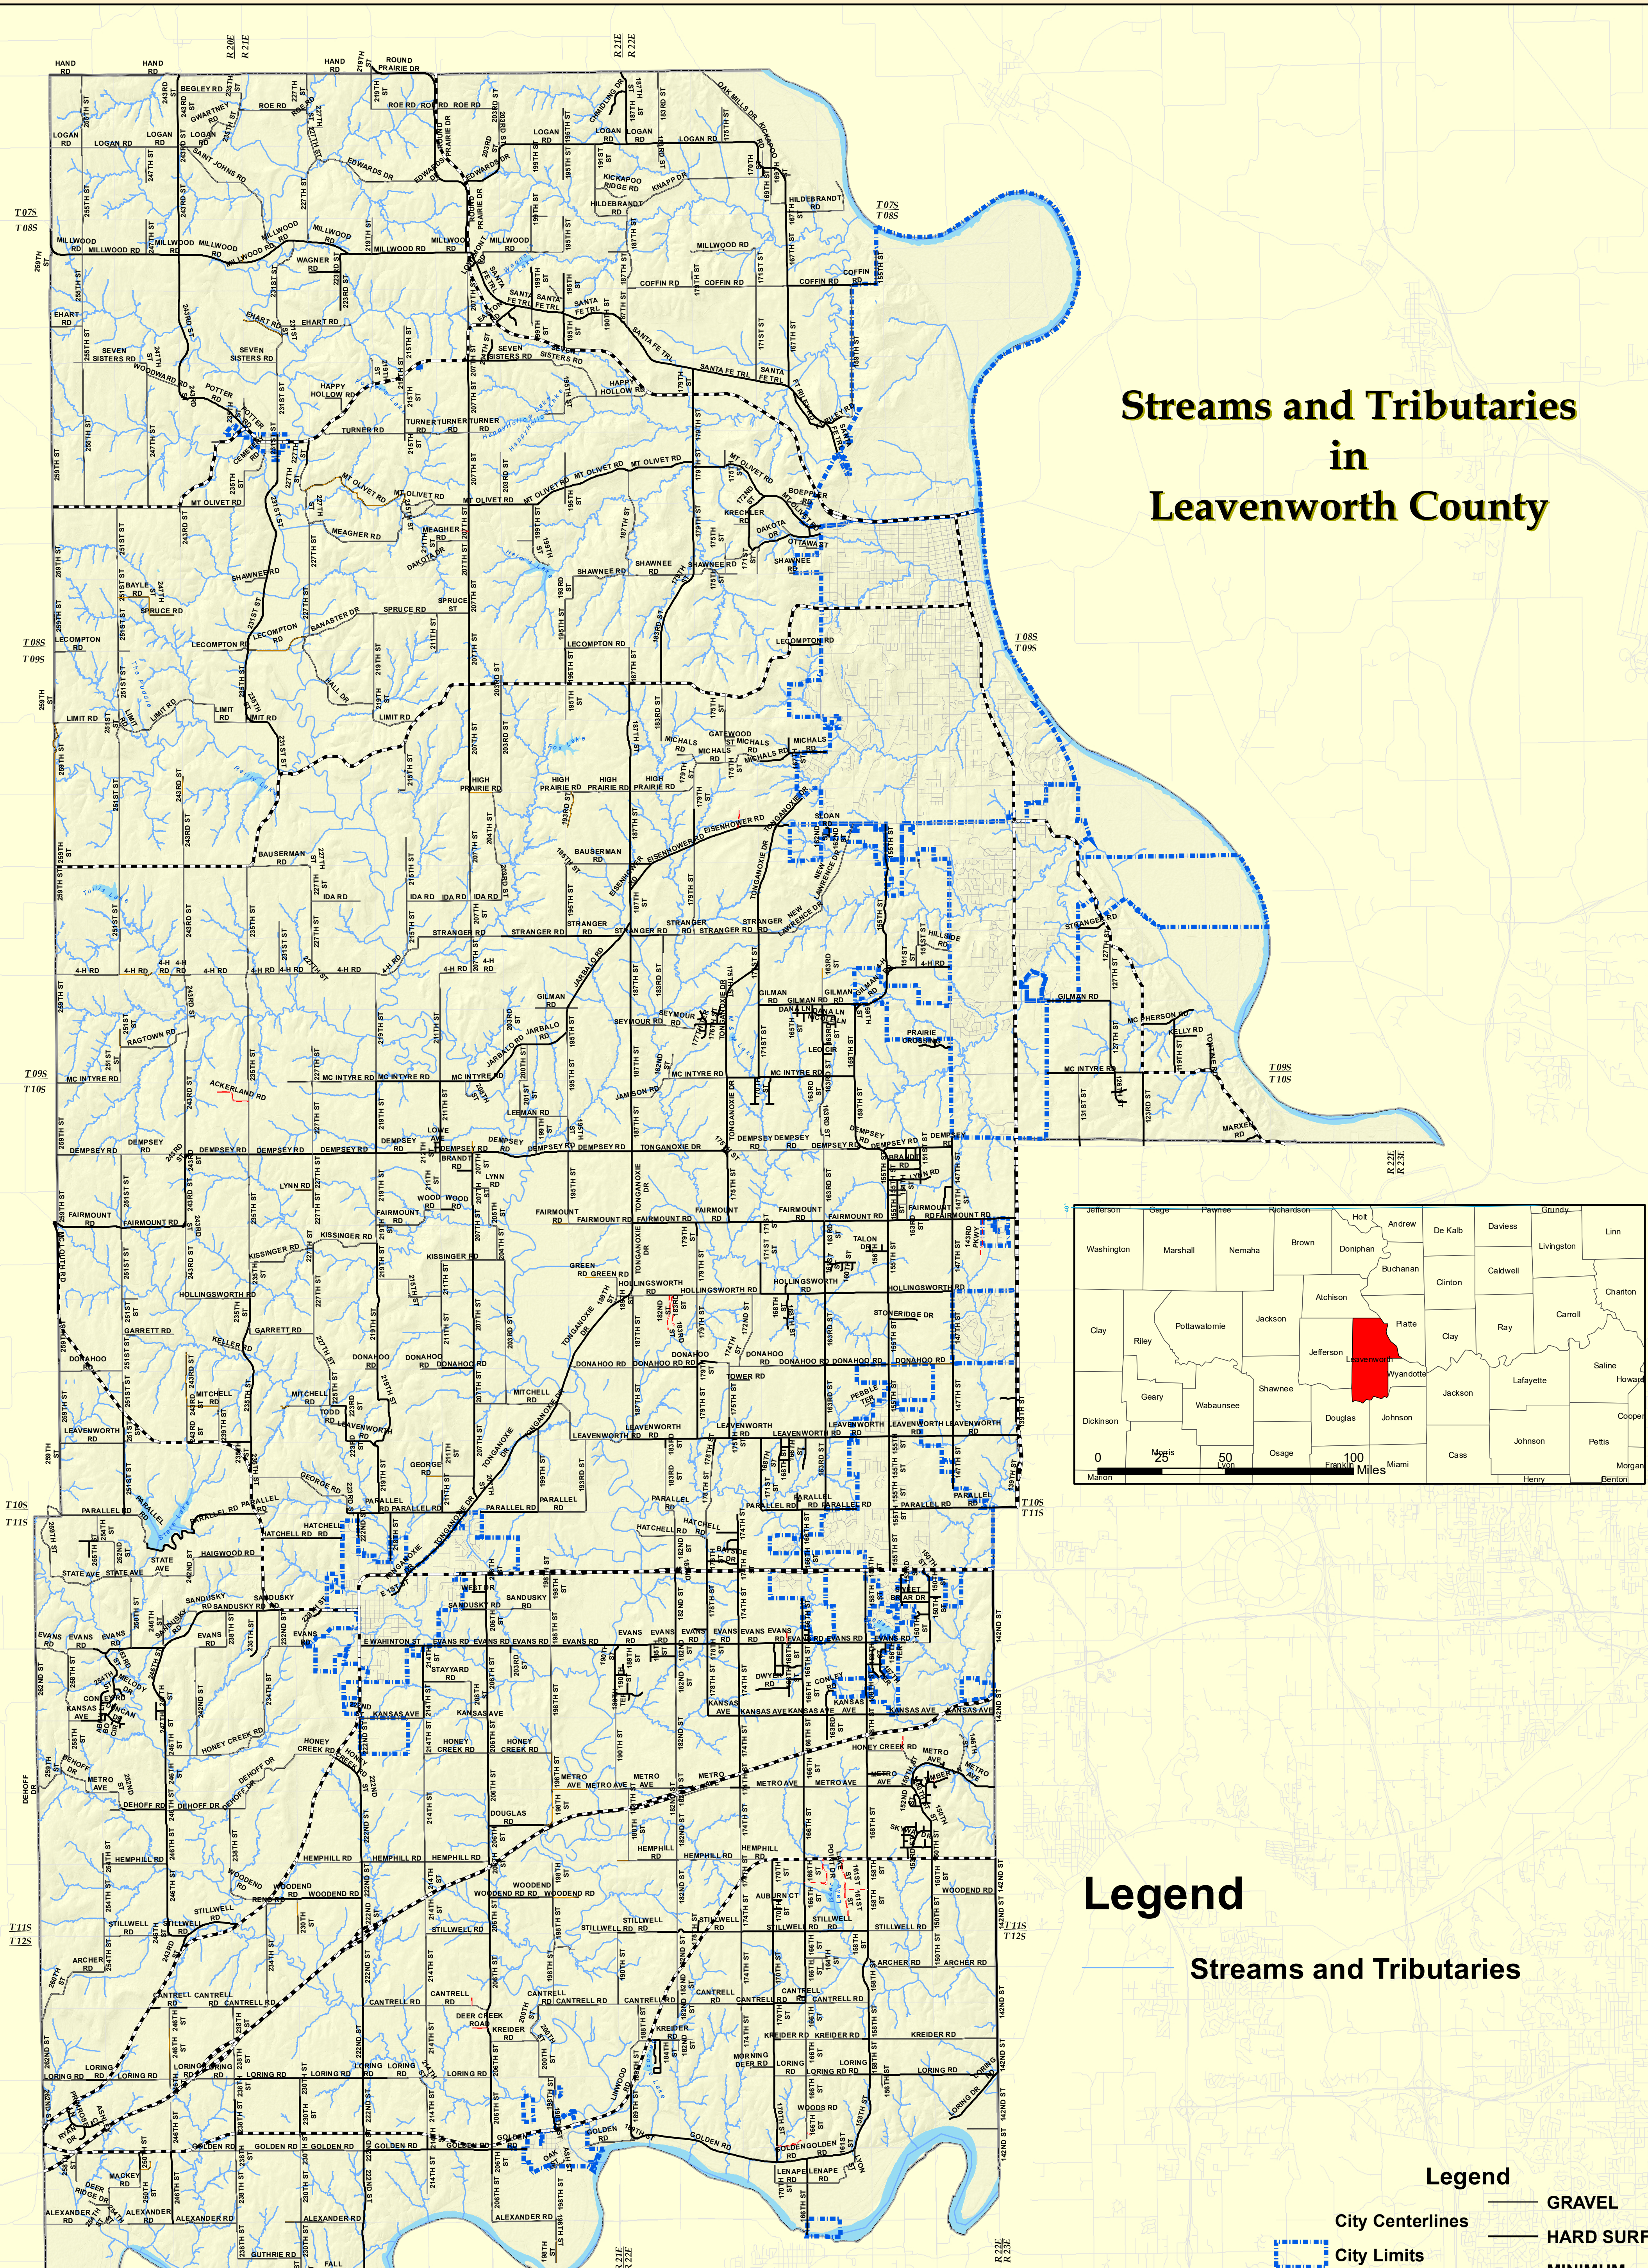

# LEAVENWORTH COUNTY KANSAS 2025

## Streams and Tributaries in Leavenworth County

### Legend

Streams and Tributaries

- Legend**
- City Centerlines
  - City Limits
  - County Boundary
  - Sections
  - GRAVEL
  - HARD SURFACE
  - MINIMUM
  - PRIVATE
  - State Maintained

Projection: NAD 1983 State Plane Kansas 1501 (US Feet)  
 Disclaimer: Map is projected in real-world coordinates.  
 However, it is not intended for legal purposes.  
 Measurement accuracy is not guaranteed.