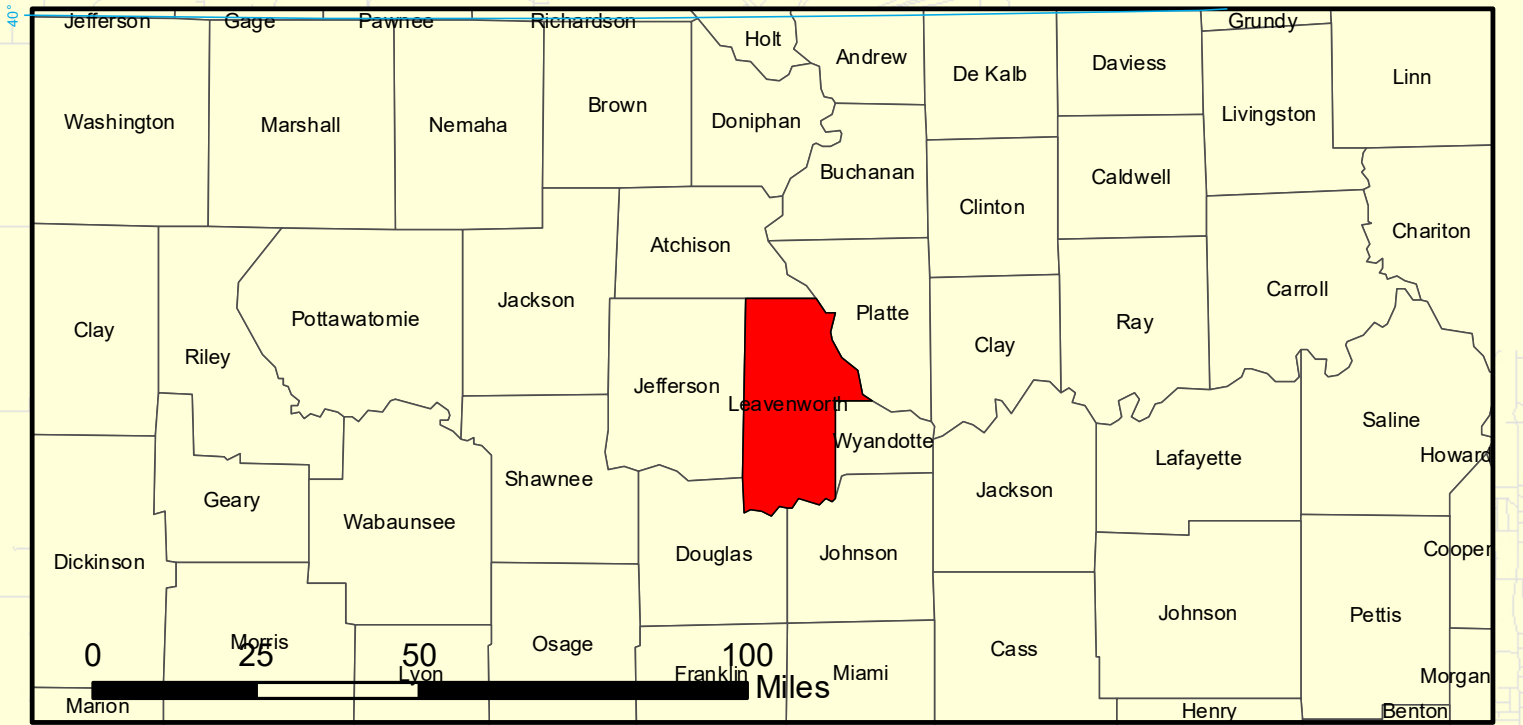

# LEAVENWORTH COUNTY KANSAS 2025

## Streams and Tributaries in Leavenworth County

### Legend

Streams and Tributaries

- Legend**
- City Centerlines
  - City Limits
  - County Boundary
  - Sections
  - GRAVEL
  - HARD SURFACE
  - MINIMUM
  - PRIVATE
  - State Maintained

Projection: NAD 1983 State Plane Kansas 1501 (US Feet)  
 Disclaimer: Map is projected in real-world coordinates.  
 However, it is not intended for legal purposes.  
 Measurement accuracy is not guaranteed.